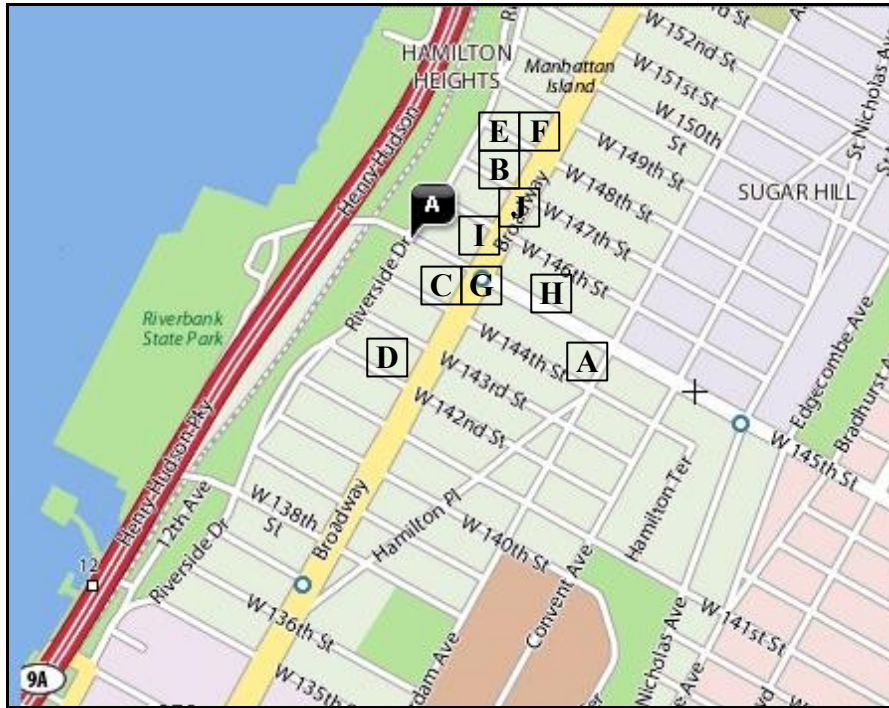

**FOOD AND CONVENIENT PLACES IN THE NEIGHBORHOOD
COMPLIMENTS OF BROOKLYN TECHNICAL HIGH SCHOOL ROBOTICS**

**T
E
A
M**

**3
3
4**

FOOD

A - Jesus Taco/Twin Donut (24hrs.)
212-234-3330
145th & Amsterdam

B - Crown Fried Chicken
147th & Broadway

C - Real Pizzeria
212-234-8137
3522 Broadway (at 144th)

D -Papa John's
212-368-7272
3477 Broadway (at 142nd)

E - 3600 Deli Corp. (24hr.)
3529 Broadway (at 147th)

FOOD

F - Dunkin Donut
3598 Broadway (at 148th)

G - Domino's Pizza
3587 Broadway (at 144th)
212-926-123

H - Jimbo Hamburger Palace
528 W 145th St. (bet. B'way and Amsterdam)

I - McDonald's
145th & Broadway
212-337-FAST

J - King's Wok Chinese Food
3575A Broadway (at 146th St.)
212-281-5167

A&A Hardware
529 W. 145th St.

Radio Shack
3597 Broadway (145th & Broadway)

Rite Aid Pharmacy
145th & Broadway

www.techengineers334.org